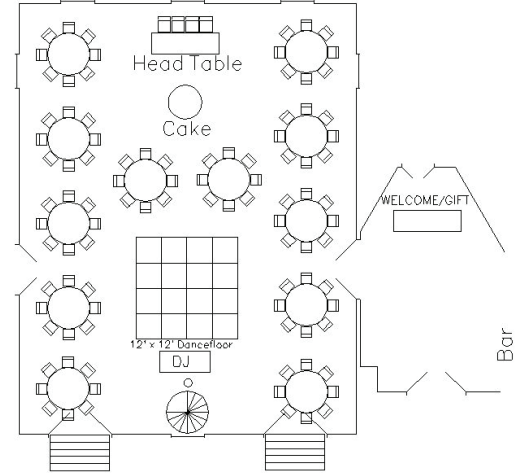

# Floor Plans

## Cocktail/Seated Event

Seating for 68 guests

## Cocktail Party

Seating for 200 guests

## Wedding

Seating for 100 guests