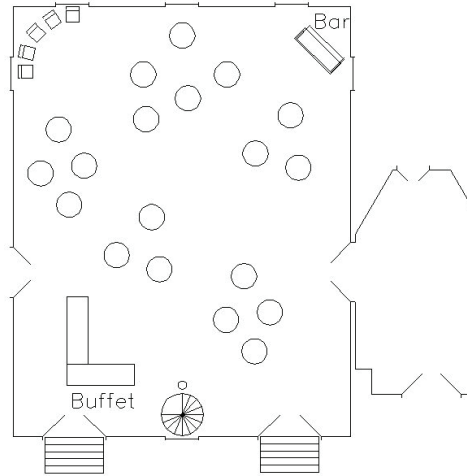

Cocktail Party

Seating for 200 guests