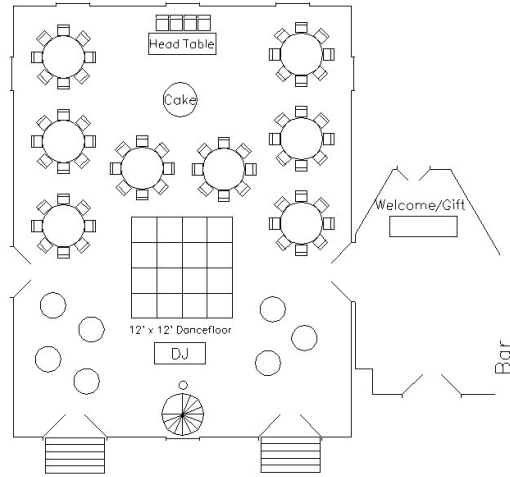

# Floor Plans

## Cocktail/Seated Event

Seating for 68 guests

## Cocktail Party

Seating for 200 guests

## Meeting

Seating for 28 guests